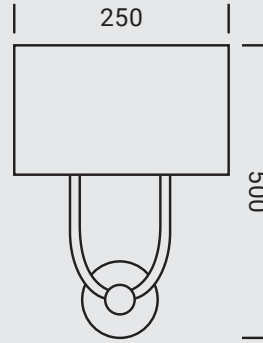

MATERIAL

BRASS

FINISH

DARK ANTIQUE BRASS

CERTIFICATIONS

DIMENSIONS

TECHNICAL SPECIFICATION

MATERIAL	BRASS	CRI VALUE	80
FINISHING	CHROME	LUMEN	806 LM
LIGHT SOURCE	2 X E14	CONTROL TYPE	220-240V 50/60 HZ
LIGHT SOURCE STRENGTH	6.5W	PROTECTION CLASS	15 CM
LIGHT SOURCE LIFE	15.000 HOURS	PRODUCT WIDTH	50 CM
CCT VALUE	2700K	PRODUCT WEIGHT	24 MONTHS