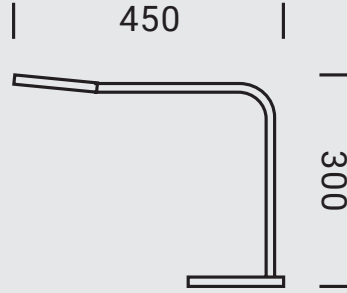

MATERIAL
ALUMINIUM

FINISH
BLACK

CERTIFICATIONS

DIMENSIONS

TECHNICAL SPECIFICATION

MATERIAL	ALUMINIUM	LUMEN	806 LM
FINISHING	BLACK	DRIVER	18 X 24
LIGHT SOURCE	LED	INPUT VOLTAGE	220-240V 50/60 HZ
LIGHT SOURCE STRENGTH	6W	PROTECTION CLASS	45 CM
LIGHT SOURCE LIFE	15.000 HOURS	PRODUCT WIDTH	30 CM
CCT VALUE	2700K	PRODUCT WEIGHT	24 MONTHS
CRI VALUE	80		