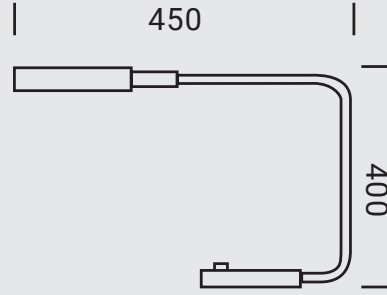

MATERIAL

BRASS

FINISH

POLISHED CHROME

CERTIFICATIONS

DIMENSIONS

TECHNICAL SPECIFICATION

MATERIAL	BRASS	LUMEN	806 LM
FINISHING	POLISHED CHROME	DRIVER	18 X 24
LIGHT SOURCE	LED	INPUT VOLTAGE	220-240V 50/60 HZ
LIGHT SOURCE STRENGTH	6W	PROTECTION CLASS	45 CM
LIGHT SOURCE LIFE	15.000 HOURS	PRODUCT WIDTH	40 CM
CCT VALUE	2700K	PRODUCT WEIGHT	24 MONTHS
CRI VALUE	80		