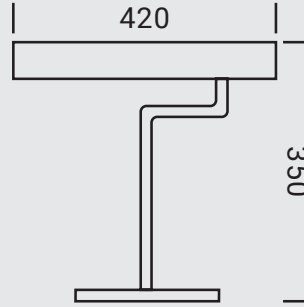

MATERIAL

BRASS

FINISH

CHROME

CERTIFICATIONS

DIMENSIONS

TECHNICAL SPECIFICATION

MATERIAL	BRASS	LUMEN	806 LM
FINISHING	CHROME	DRIVER	18 X 24
LIGHT SOURCE	LED	INPUT VOLTAGE	220-240V 50/60 HZ
LIGHT SOURCE STRENGTH	6W	PROTECTION CLASS	42 CM
LIGHT SOURCE LIFE	15.000 HOURS	PRODUCT WIDTH	35 CM
CCT VALUE	2700K	PRODUCT WEIGHT	24 MONTHS
CRI VALUE	80		