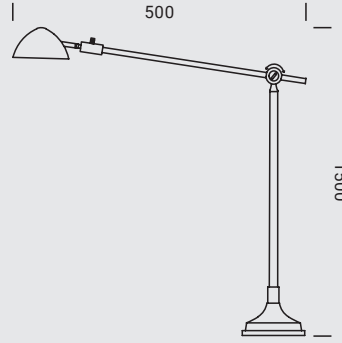

MATERIAL

BRASS

FINISH

MATTE BRASS

CERTIFICATIONS

DIMENSIONS

TECHNICAL SPECIFICATION

MATERIAL	BRASS	CRI VALUE	80
FINISHING	MATTE BRASS	LUMEN	806 LM
LIGHT SOURCE	1 X E27	INPUT VOLTAGE	220-240V 50/60 HZ
LIGHT SOURCE STRENGTH	6.5W	PROTECTION CLASS	70 CM
LIGHT SOURCE LIFE	10.000 HOURS	PRODUCT WIDTH	170 CM
CCT VALUE	2700K	PRODUCT WEIGHT	24 MONTHS