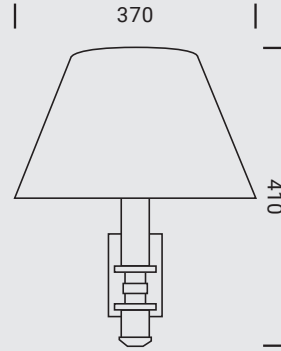

MATERIAL

BRASS - FAUX LEATHER BODY - FABRIC HEAD

FINISH

POLISHED CHROME

CERTIFICATIONS

DIMENSIONS

TECHNICAL SPECIFICATION

MATERIAL	BRASS	CRI VALUE	80
FINISHING	POLISHED CHROME	LUMEN	806 LM
LIGHT SOURCE	1 X E14	INPUT VOLTAGE	220-240V 50/60 HZ
LIGHT SOURCE STRENGTH	6.5W	PROTECTION CLASS	37 CM
LIGHT SOURCE LIFE	15.000 HOURS	PRODUCT WIDTH	41 CM
CCT VALUE	2700K	PRODUCT WEIGHT	24 MONTHS