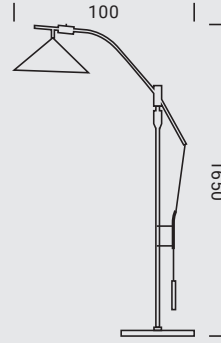

MATERIAL

BRASS

FINISH

MATTE BRASS

CERTIFICATIONS

DIMENSIONS

TECHNICAL SPECIFICATION

MATERIAL	BRASS	CRI VALUE	80
FINISHING	MATTE BRASS	LUMEN	806 LM
LIGHT SOURCE	1 X E27	INPUT VOLTAGE	220-240V 50/60 HZ
LIGHT SOURCE STRENGTH	6.5W	PROTECTION CLASS	100 CM
LIGHT SOURCE LIFE	10.000 HOURS	PRODUCT WIDTH	165 CM
CCT VALUE	2700K	PRODUCT WEIGHT	24 MONTHS