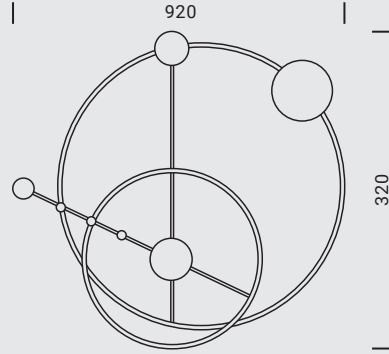

MATERIAL

ALUMINIUM

FINISH

DARK ANTIQUE BRASS

CERTIFICATIONS

DIMENSIONS

TECHNICAL SPECIFICATION

MATERIAL	ALUMINIUM	LUMEN	320 LM
FINISHING	DARK ANTIQUE BRASS	DRIVER	12 X 24
LIGHT SOURCE	LED	INPUT VOLTAGE	220-240V 50/60 HZ
LIGHT SOURCE STRENGTH	6W	PROTECTION CLASS	92 CM
LIGHT SOURCE LIFE	25.000 HOURS	PRODUCT WIDTH	90 CM
CCT VALUE	2700K	PRODUCT WEIGHT	24 HOURS
CRI VALUE	80		