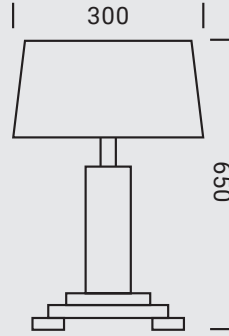

MATERIAL

WOOD

FINISH

DARK ANTIQUE BRASS

CERTIFICATIONS

DIMENSIONS

TECHNICAL SPECIFICATION

MATERIAL	WOOD	CRI VALUE	80
FINISHING	DARK ANTIQUE BRASS	LUMEN	806 LM
LIGHT SOURCE	1 X E27	INPUT VOLTAGE	220-240V 50/60 HZ
LIGHT SOURCE STRENGTH	6.5W	PROTECTION CLASS	30 CM
LIGHT SOURCE LIFE	10.000 HOURS	PRODUCT WIDTH	65 CM
CCT VALUE	2700K	PRODUCT WEIGHT	24 MONTHS