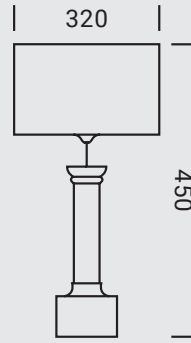

MATERIAL

BRASS

FINISH

GOLD

CERTIFICATIONS

DIMENSIONS

TECHNICAL SPECIFICATION

MATERIAL	BRASS	CRI VALUE	80
FINISHING	GOLD	LUMEN	806 LM
LIGHT SOURCE	1 X E27	INPUT VOLTAGE	220-240V 50/60 HZ
LIGHT SOURCE STRENGTH	6.5W	PROTECTION CLASS	35 CM
LIGHT SOURCE LIFE	10.000 HOURS	PRODUCT WIDTH	70 CM
CCT VALUE	2700K	PRODUCT WEIGHT	24 MONTHS