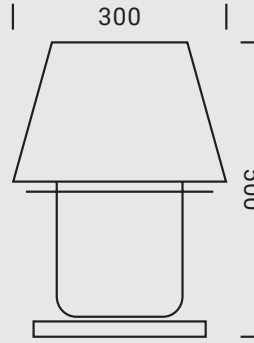

MATERIAL

BRASS

FINISH

CHROME

CERTIFICATIONS

DIMENSIONS

TECHNICAL SPECIFICATION

MATERIAL	BRASS	CRI VALUE	80
FINISHING	CHROME	LUMEN	806 LM
LIGHT SOURCE	1 X E27	INPUT VOLTAGE	220-240V 50/60 HZ
LIGHT SOURCE STRENGTH	6.5W	PROTECTION CLASS	30 CM
LIGHT SOURCE LIFE	10.000 HOURS	PRODUCT WIDTH	50 CM
CCT VALUE	2700K	PRODUCT WEIGHT	24 MONTHS