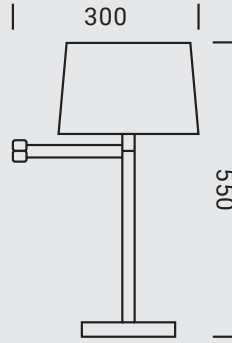

MATERIAL

BRASS

FINISH

GOLD

CERTIFICATIONS

DIMENSIONS

TECHNICAL SPECIFICATION

MATERIAL	BRASS	CRI VALUE	80
FINISHING	GOLD	LUMEN	806 LM
LIGHT SOURCE	1 X E27	INPUT VOLTAGE	220-240V 50/60 HZ
LIGHT SOURCE STRENGTH	6.5W	PROTECTION CLASS	30 CM
LIGHT SOURCE LIFE	10.000 HOURS	PRODUCT WIDTH	55 CM
CCT VALUE	2700K	PRODUCT WEIGHT	24 MONTHS