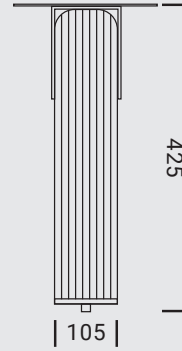

MATERIAL

BRASS

FINISH

DARK ANTIQUE BRASS

CERTIFICATIONS

DIMENSIONS

TECHNICAL SPECIFICATION

MATERIAL	BRASS	LUMEN	806 LM
FINISHING	DARK ANTIQUE BRASS	DRIVER	18 X 24
LIGHT SOURCE	LED	INPUT VOLTAGE	220-240V 50/60 HZ
LIGHT SOURCE STRENGTH	6W	PROTECTION CLASS	10.5 CM
LIGHT SOURCE LIFE	10.000 HOURS	PRODUCT WIDTH	42.5 CM
CCT VALUE	2700K	PRODUCT WEIGHT	24 MONTHS
CRI VALUE	80		