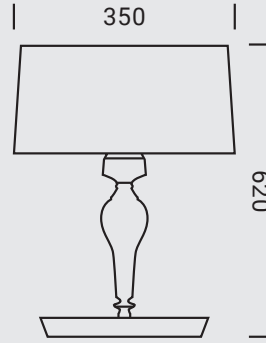

MATERIAL

WOOD

FINISH

WALNUT

CERTIFICATIONS

DIMENSIONS

TECHNICAL SPECIFICATION

MATERIAL	WOOD	CRI VALUE	80
FINISHING	WALNUT	LUMEN	806 LM
LIGHT SOURCE	1 X E27	INPUT VOLTAGE	220-240V 50/60 HZ
LIGHT SOURCE STRENGTH	6.5W	PROTECTION CLASS	35 CM
LIGHT SOURCE LIFE	10.000 HOURS	PRODUCT WIDTH	62 CM
CCT VALUE	2700K	PRODUCT WEIGHT	24 MONTHS