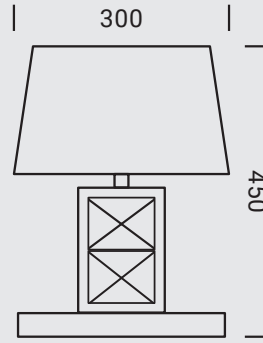

MATERIAL

IRON

FINISH

DARK ANTIQUE BRASS

CERTIFICATIONS

DIMENSIONS

TECHNICAL SPECIFICATION

MATERIAL	ALUMINIUM	CRI VALUE	80
FINISHING	DARK ANTIQUE BRASS	LUMEN	806 LM
LIGHT SOURCE	1 X E27	INPUT VOLTAGE	220-240V 50/60 HZ
LIGHT SOURCE STRENGTH	6.5W	PROTECTION CLASS	30 CM
LIGHT SOURCE LIFE	10.000 HOURS	PRODUCT WIDTH	45 CM
CCT VALUE	2700K	PRODUCT WEIGHT	24 MONTHS