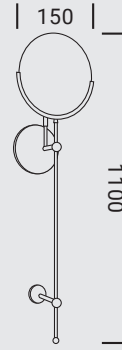

MATERIAL

BRASS

FINISH

HAIRLINE COPPER BRONZE

CERTIFICATIONS

DIMENSIONS

TECHNICAL SPECIFICATION

MATERIAL	BRASS	CRI VALUE	80
FINISHING	HAIRLINE COPPER BRONZE	LUMEN	806 LM
LIGHT SOURCE	1 X E27	INPUT VOLTAGE	220-240V 50/60 HZ
LIGHT SOURCE STRENGTH	6.5W	PROTECTION CLASS	15 CM
LIGHT SOURCE LIFE	10.000 HOURS	PRODUCT WIDTH	110 CM
CCT VALUE	2700K	PRODUCT WEIGHT	24 MONTHS