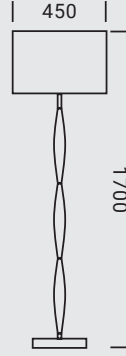

MATERIAL

BRASS

FINISH

DARK ANTIQUE BRASS

CERTIFICATIONS

DIMENSIONS

TECHNICAL SPECIFICATION

MATERIAL	BRASS	CRI VALUE	80
FINISHING	DARK ANTIQUE BRASS	LUMEN	806 LM
LIGHT SOURCE	1 X E27	INPUT VOLTAGE	220-240V 50/60 HZ
LIGHT SOURCE STRENGTH	6.5W	PROTECTION CLASS	45 CM
LIGHT SOURCE LIFE	10.000 HOURS	PRODUCT WIDTH	170 CM
CCT VALUE	2700K	PRODUCT WEIGHT	24 MONTHS