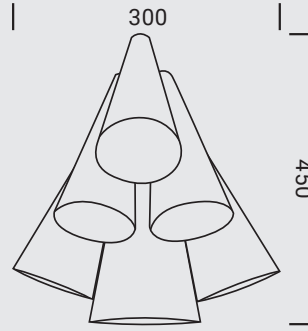

MATERIAL
ALUMINIUM

FINISH
WHITE

CERTIFICATIONS

DIMENSIONS

TECHNICAL SPECIFICATION

MATERIAL	ALUMINIUM	CRI VALUE	80
FINISHING	WHITE	LUMEN	320 LM
LIGHT SOURCE	6 X G9	INPUT VOLTAGE	220-240V 50/60 HZ
LIGHT SOURCE STRENGTH	3W	PROTECTION CLASS	30 CM
LIGHT SOURCE LIFE	25.000 HOURS	PRODUCT WIDTH	45 CM
CCT VALUE	2700K	PRODUCT WEIGHT	24 MONTHS