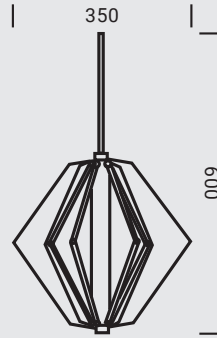

MATERIAL

BRASS

FINISH

PLATIN

CERTIFICATIONS

DIMENSIONS

TECHNICAL SPECIFICATION

MATERIAL	BRASS	LUMEN	806 LM
FINISHING	PLATIN	DRIVER	18 X 24
LIGHT SOURCE	LED	INPUT VOLTAGE	220-240V 50/60 HZ
LIGHT SOURCE STRENGTH	18W	PROTECTION CLASS	35 CM
LIGHT SOURCE LIFE	15.000 HOURS	PRODUCT WIDTH	60 CM
CCT VALUE	2700K	PRODUCT WEIGHT	24 MONTHS
CRI VALUE	80		